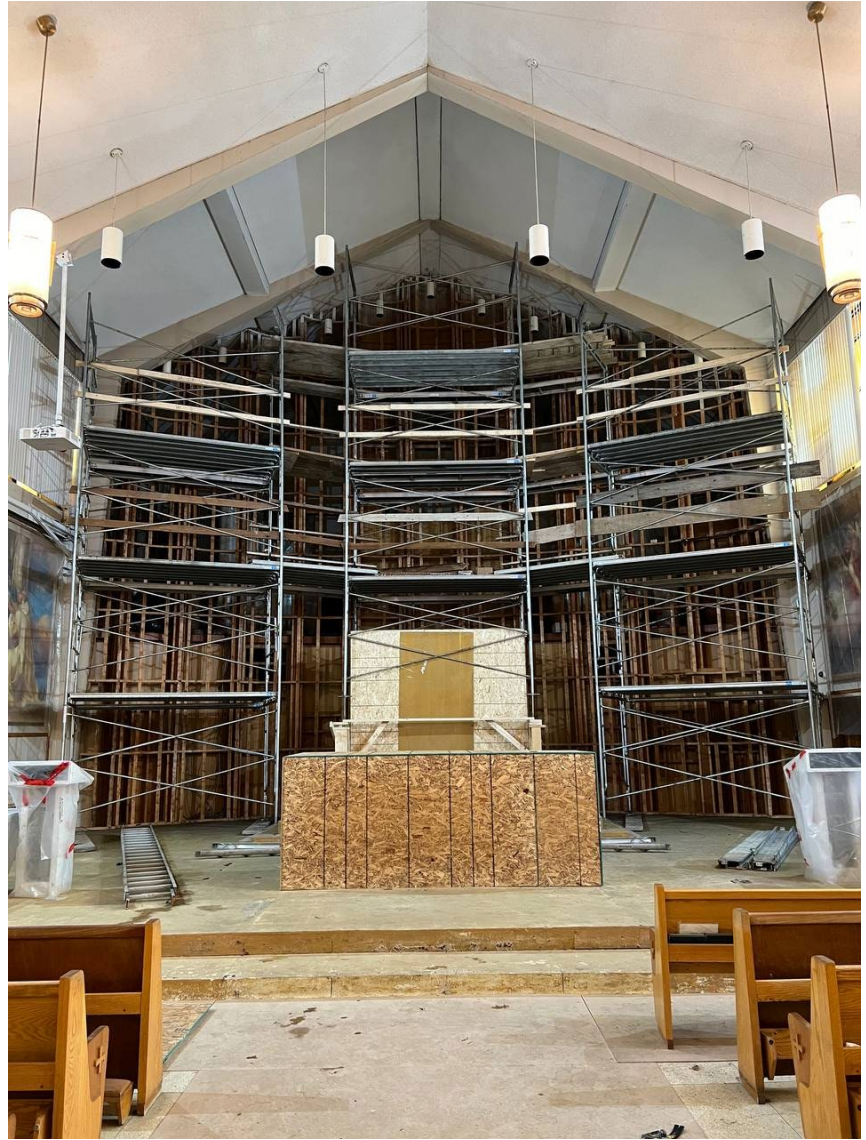

Archdiocese
of Toronto

ST. CATHERINE OF SIENA

2340 HURONTARIO ST, MISSISSAUGA, ON L5B 1N1

INTERIOR ALTERATION OF ALTAR, CONFESSIONS AREAS
AND BASEMENT HALL.

CONFESSION ROOMS

ALTAR AREA

BASEMENT WASHROOMS

WHASHROOMS – MAIN HALL

CONFESSIONALS

MAIN WALL & ALTAR AREA

PEWS