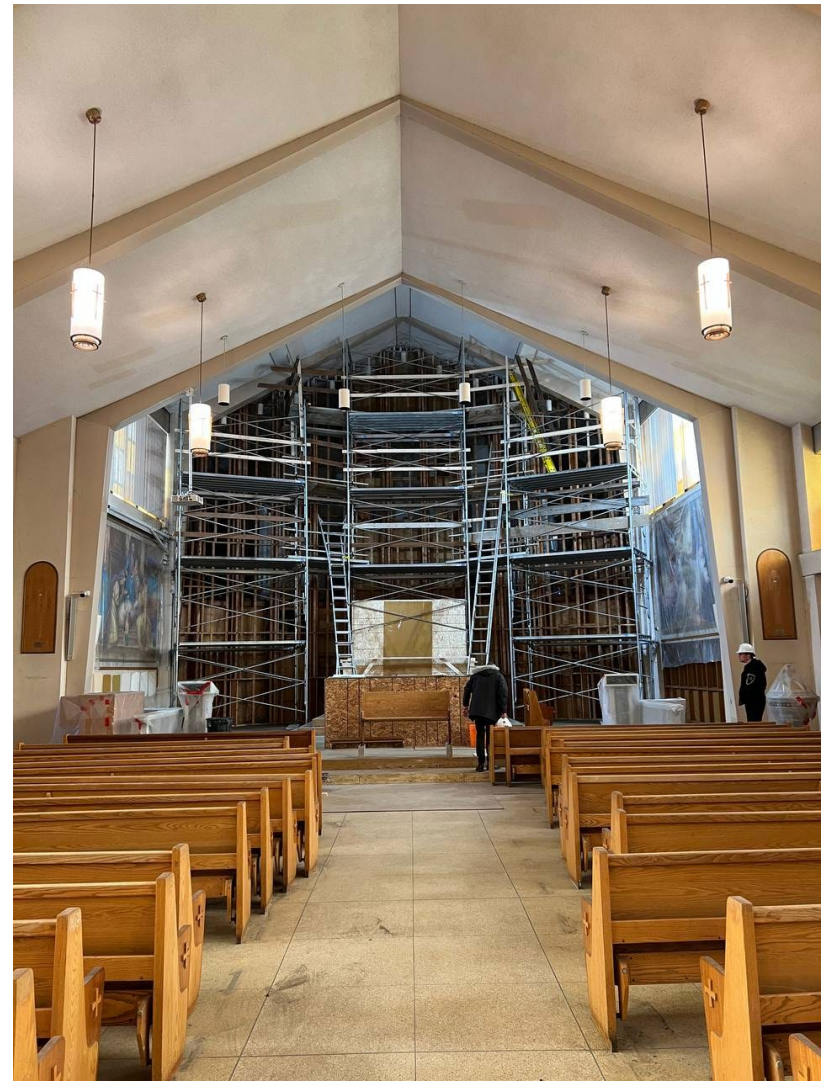

Archdiocese
of Toronto

ST. CATHERINE OF SIENA

2340 HURONTARIO ST, MISSISSAUGA, ON L5B 1N1

INTERIOR ALTERATION OF ALTAR, CONFESSIONS AREAS
AND BASEMENT HALL.

CONFESSION ROOMS

ALTAR AREA

BASEMENT WASHROOMS

WHASHROOMS – MAIN HALL

CONFESSIONALS

MAIN WALL & ALTAR AREA

PEWS