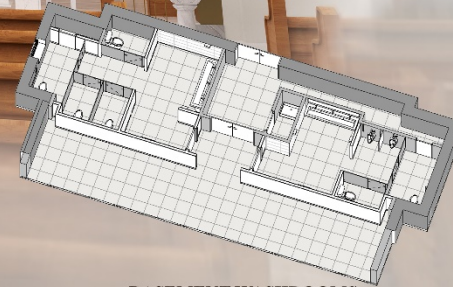

Archdiocese
of Toronto

ST. CATHERINE OF SIENA

2340 HURONTARIO ST, MISSISSAUGA, ON L5B 1N1

INTERIOR ALTERATION OF ALTAR, CONFESSIONS AREAS
AND BASEMENT HALL.

CONFESSION ROOMS

ALTAR AREA

BASEMENT WASHROOMS

WHASHROOMS – MAIN HALL

CONFESSIONALS

MAIN WALL & ALTAR AREA

PEWS