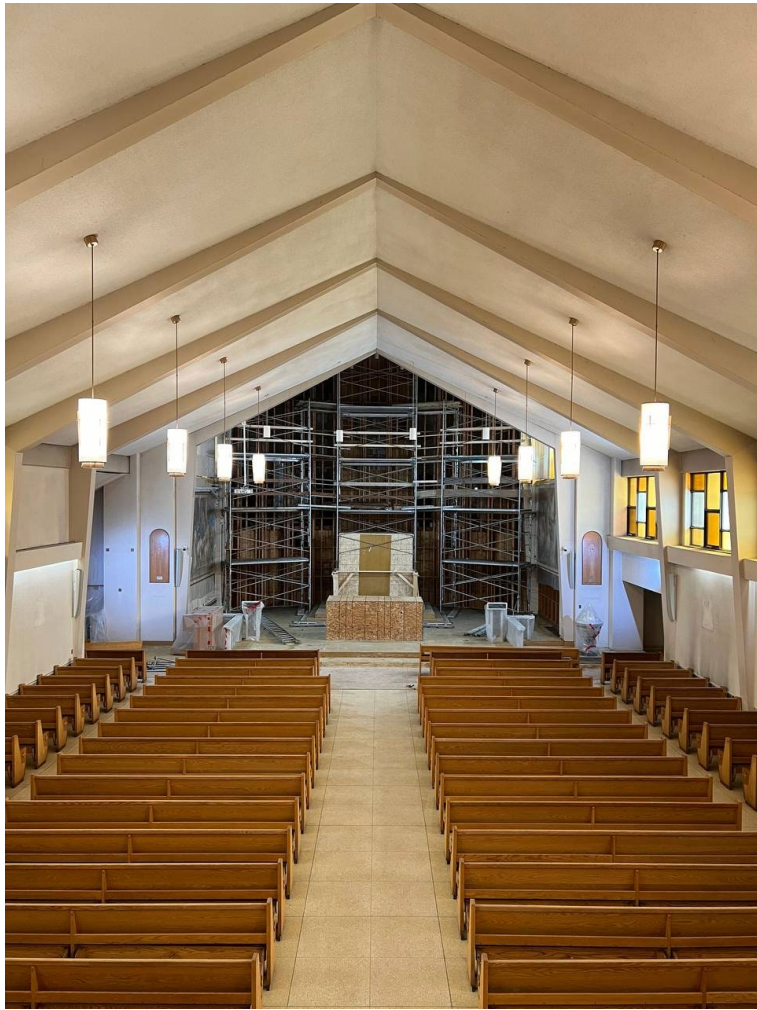

Archdiocese
of Toronto

ST. CATHERINE OF SIENA

2340 HURONTARIO ST, MISSISSAUGA, ON L5B 1N1

INTERIOR ALTERATION OF ALTAR, CONFESSIONS AREAS
AND BASEMENT HALL.

CONFESSION ROOMS

ALTAR AREA

BASEMENT WASHROOMS

WHASHROOMS – MAIN HALL

CONFESSIONALS

MAIN WALL & ALTAR AREA

PEWS