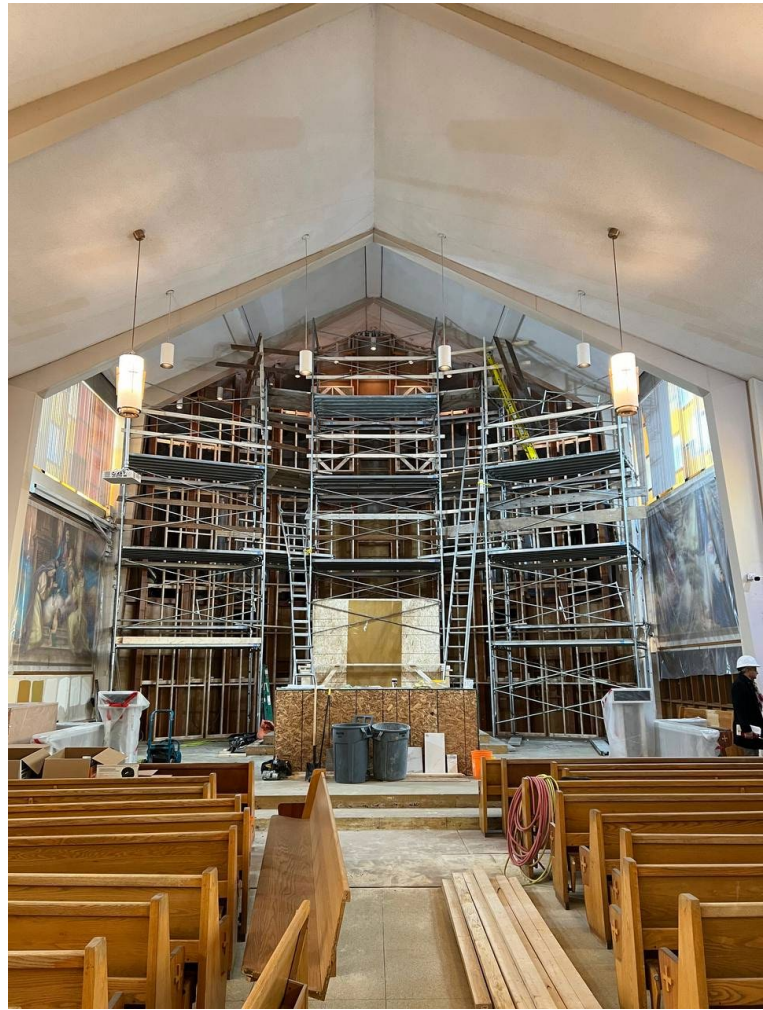

Archdiocese
of Toronto

ST. CATHERINE OF SIENA

2340 HURONTARIO ST, MISSISSAUGA, ON L5B 1N1

INTERIOR ALTERATION OF ALTAR, CONFESSIONS AREAS
AND BASEMENT HALL.

CONFESSION ROOMS

ALTAR AREA

BASEMENT WASHROOMS

WHASHROOMS – MAIN HALL

CONFESSIONALS

MAIN WALL & ALTAR AREA

PEWS